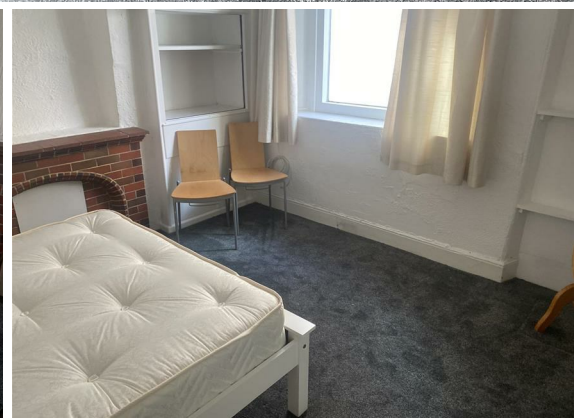

1 Bed
Room
located in Broomhill

£725 PCM

DIRECTIONS

CONTACT

8-10 Broomhall Road
Sheffield
S10 2DR

E: info@taptonestates.co.uk
T: 0114 268 3325
www.taptonestates.co.uk